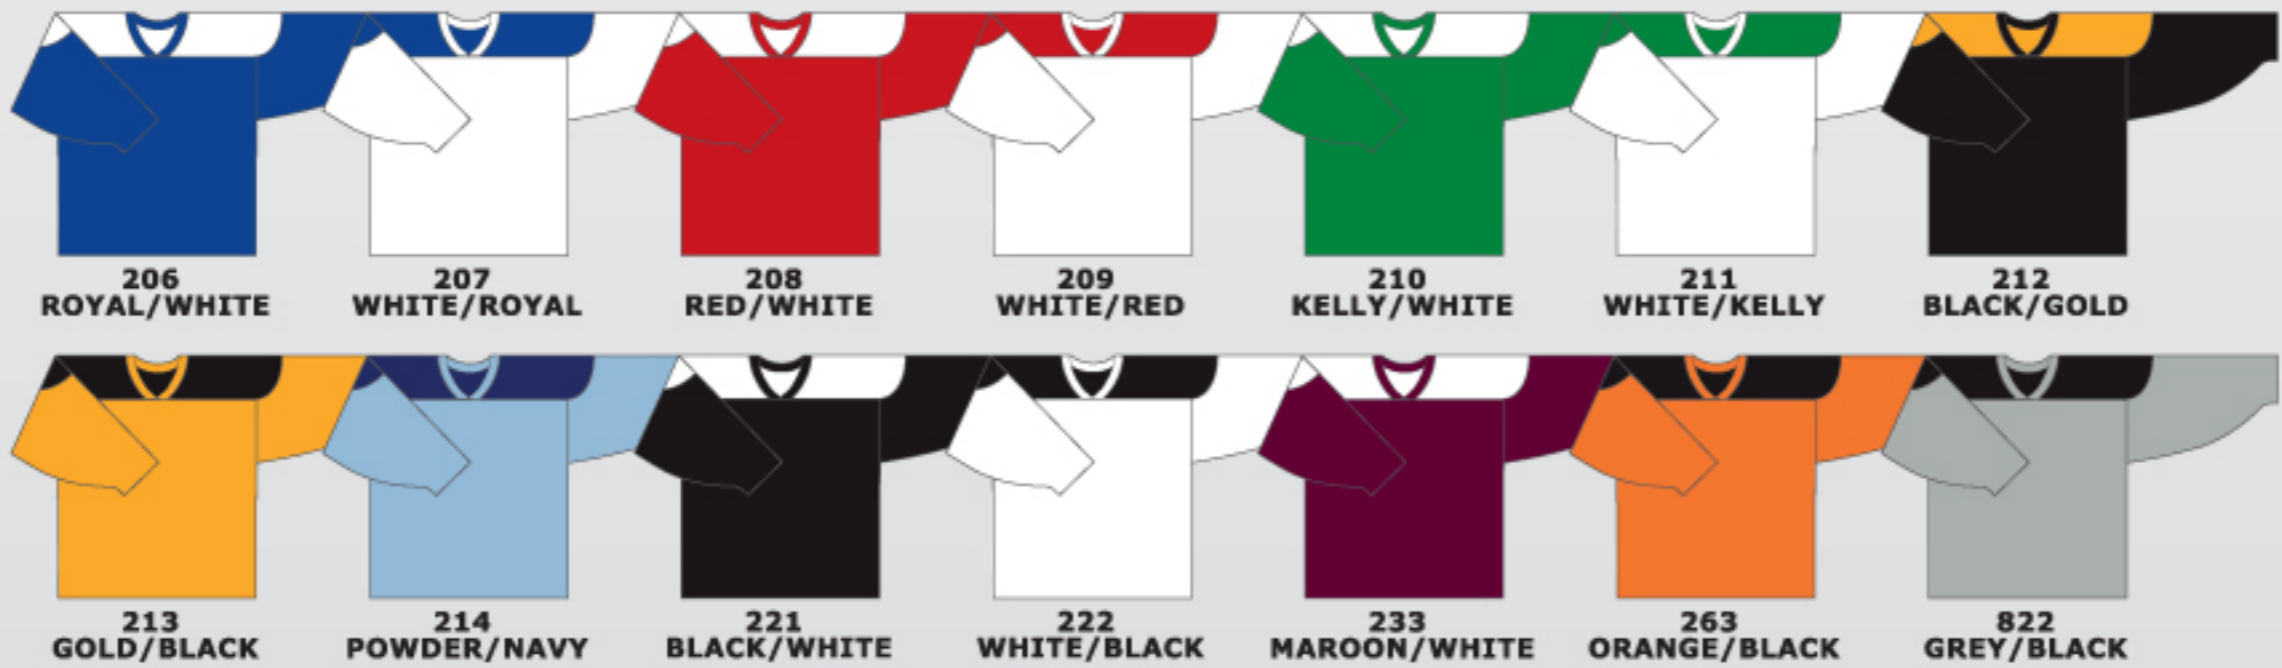

SUPERSTAR MESH - 100% POLYESTER

AVAILABLE SIZES: YOUTH S - XL, ADULT S - 3XL, GOALIE 4XL

**H681 LEAGUE SERIES**

POLYKNIT - 100% POLYESTER

AVAILABLE SIZES: YOUTH S - XL, ADULT S - 3XL

**H684 LEAGUE SERIES**